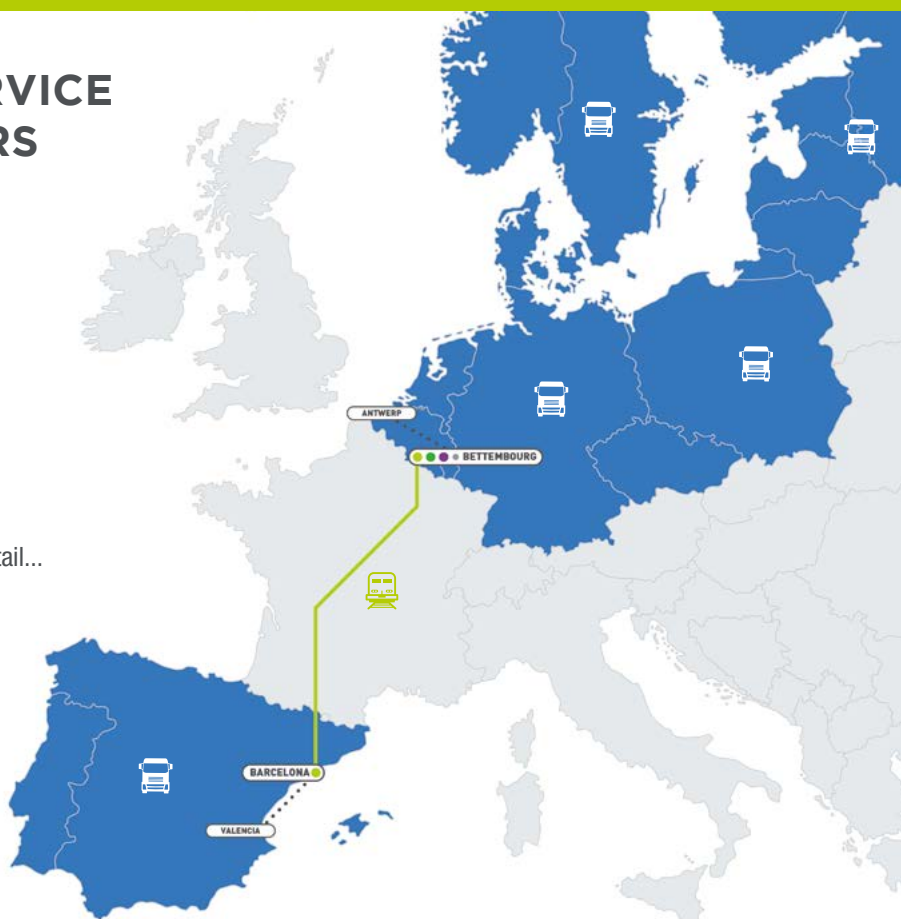

## AN INNOVATIVE RAIL SERVICE FOR ROAD STAKEHOLDERS

Up to 5 round trips/week

### RAIL-SEA LINK:

Integrated service to Dover and Tilbury.