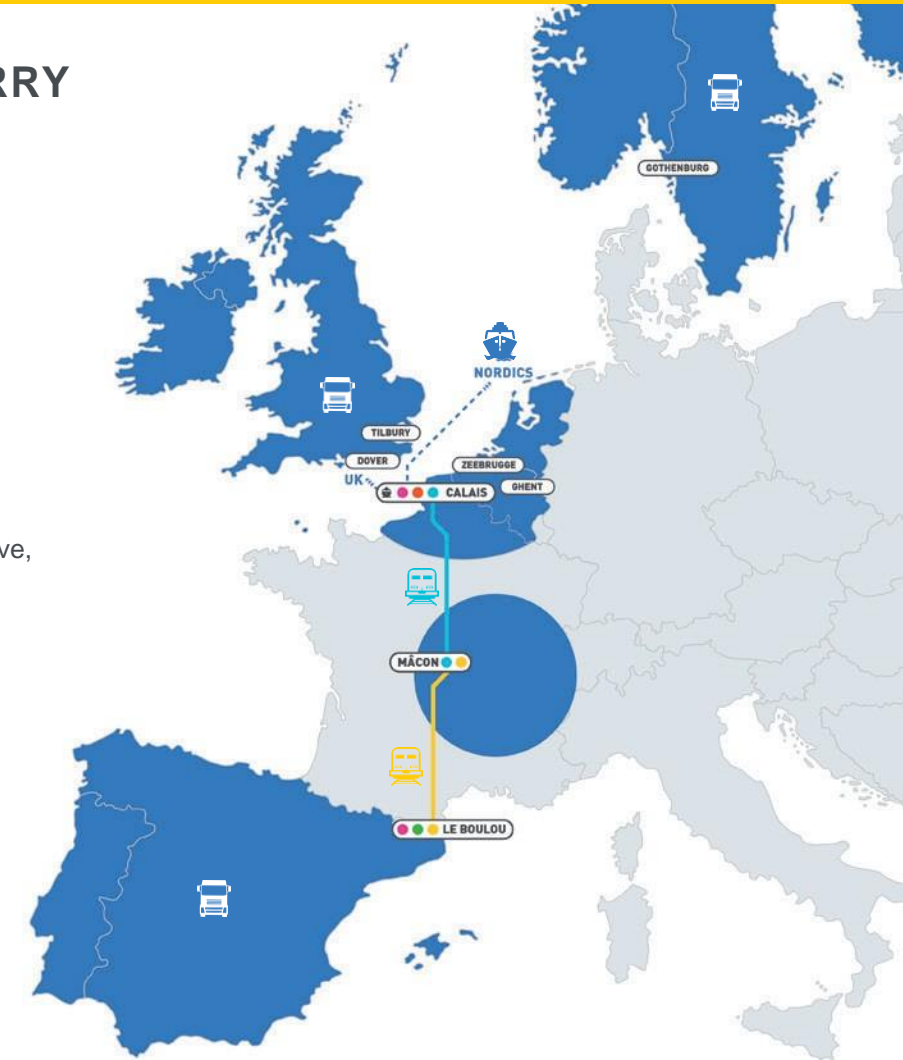

# INTERNATIONAL GATEWAY IN MÂCON

With the opening of a new International Gateway in Mâcon, VIA offers to the transportation companies from the area a direct multimodal access to The UK and Spain as a start.

Accessible to cranable trailers and containers the service is running with 5 Rountrips per week.

## AN INNOVATIVE RAIL-FERRY SERVICE (RoRo Rail service) Up to 40 trailers per train

### RAIL-SEA LINK: