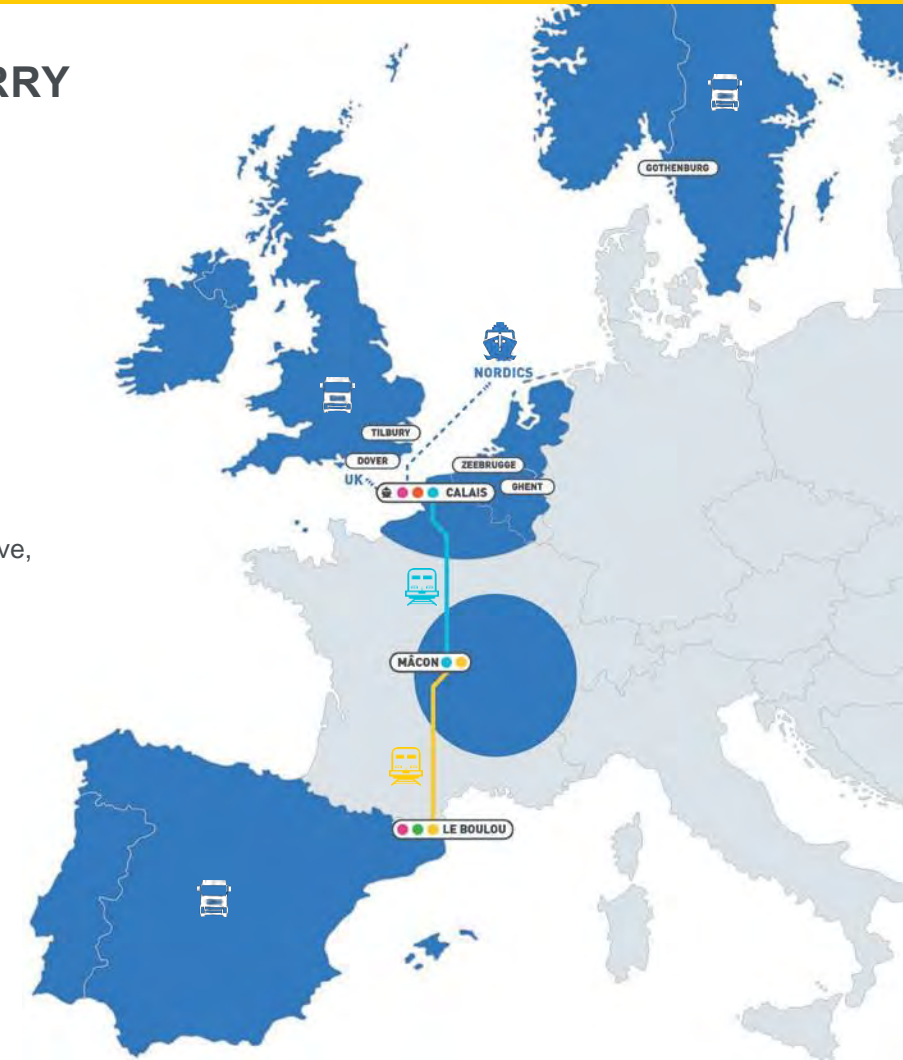

CALAIS ◀ ▶ MÂCON ◀ ▶ LE BOULOU

new!

INTERNATIONAL GATEWAY IN MÂCON

With the opening of a new International Gateway in Mâcon, VIA offers to the transportation companies from the area a direct multimodal access to The UK and Spain as a start.

Accessible to cranable trailers and containers the service is running with 5 Rountrips per week.

AN INNOVATIVE RAIL-FERRY SERVICE (RoRo Rail service)

Up to 40 trailers per train

ACCEPTED UNITS:

MULTI-PRODUCTS: Fruits & vegetables, automotive, retail...

RAIL-SEA LINK:

CALAIS ▶ MÂCON

| DEPARTURE DAY | CLOSING TIME | PICK UP TIME |
|-------------------------|--------------|--------------|
| mon, tue, wed, thu, fri | 21:00 | 15:00 (D+1) |

LE BOULOU ▶ MÂCON

MÂCON ▶ LE BOULOU

| DEPARTURE DAY | CLOSING TIME | PICK UP TIME |
|----------------|--------------|--------------|
| mond, wed, fri | 19:30 | 02:00 (D+2) |

CALAIS TERMINAL D'AUTOROUTE FERROVIAIRE
 Port Est - Port de Calais
 62100 Calais - France
 GPS: Lat.: 50.9729 - Long.: 1.8709