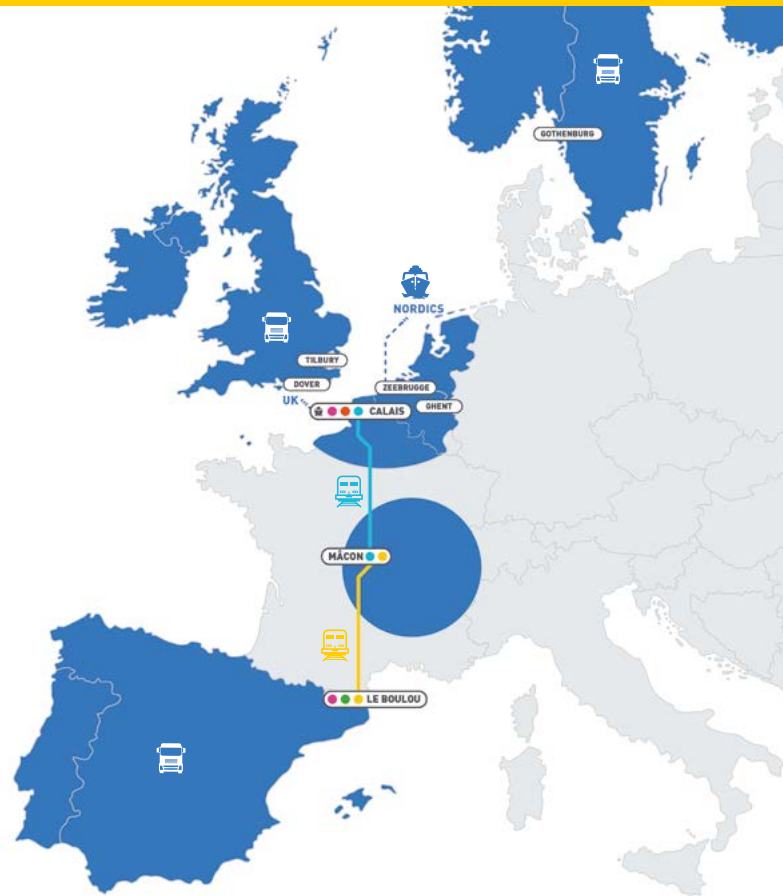

# INTERNATIONAL GATEWAY IN MÂCON

With the opening of a new International Gateway in Mâcon, **VIA** offers to the transportation companies from the area a direct multimodal access to The UK and Spain as a start.

Accessible to crunable trailers and containers the service is running with 5 Rountrips per week.

## AN INNOVATIVE RAIL-FERRY SERVICE (RoRo Rail service)

Up to 40 trailers per train

### RAIL-SEA LINK:

Integrated RO/RO service to UK.